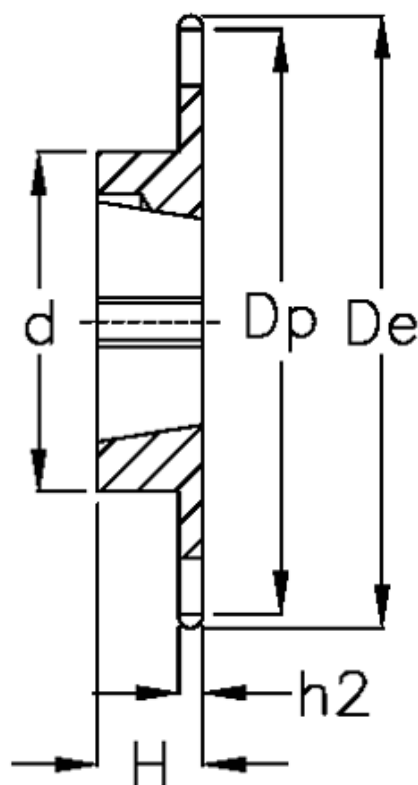

Article number: 616031007018

Description: Taperbored sprocket 12 B-1 Z=18 simplex  
for bushing 2012

## Measures

C = 2

d = 90

De = 118

Dp = 109.71

For bush = 2012

For chain size = 3/4" x 7/16"

For chain type = 12 B-1

H = 32

h1 = 11.1

Material = Stål

Number of teeth = 18